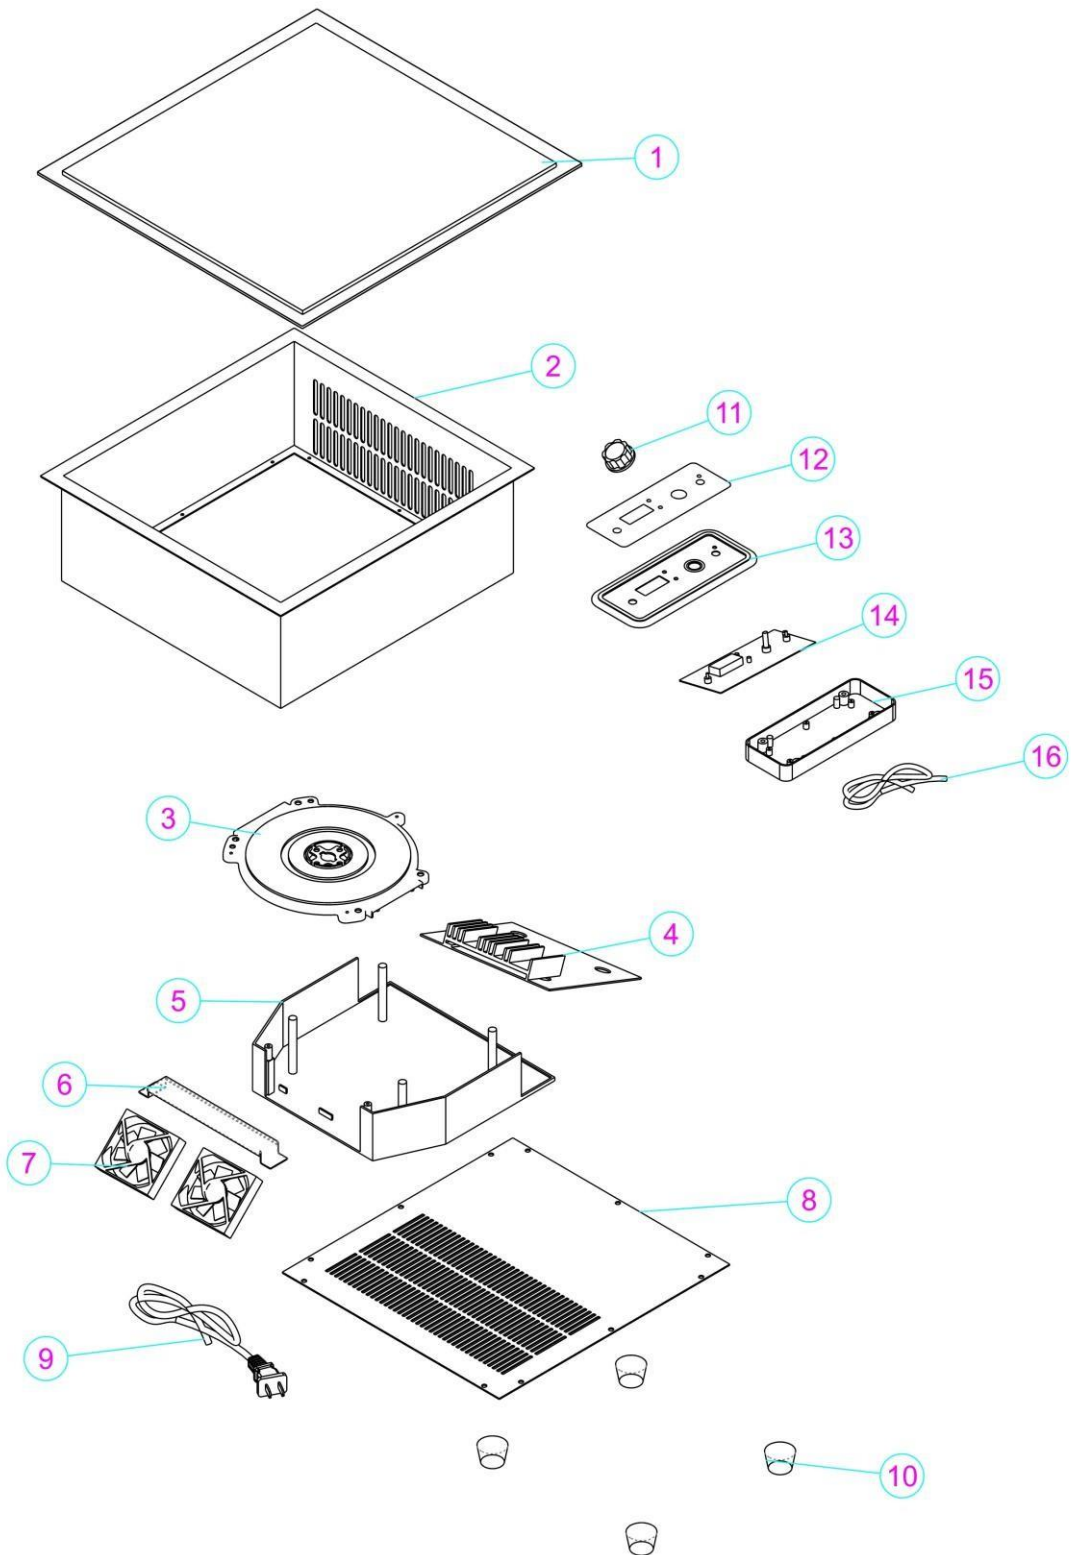

# ICK3500 Diagram INDUCTION COOKER

## ICK3500 Spare Parts Prices List INDUCTION COOKER

Part No. of Diagram	KARMA NO.	Description
1	Z-IC350TA-001	China Brand Glass With S/S Frame
2	Z-IC350TA-002	S/S Body
3	Z-IC350TA-003	Heating Coil
4	Z-IC350TA-004	Mainboard
5	Z-IC350TA-005	Insulating Plastic
6	Z-IC350TA-006	Fan Fixed Code
7	Z-IC350TA-007	Fan
8	Z-IC350TA-008	S/S Plate
9	Z-IC350TA-009	Plug Cord
10	Z-IC350TA-010	Foot
11-16	Z-IC350TA-011Z	Complete Control Set
11	Z-IC350TA-011	Knob
12	Z-IC350TA-012	Glass Plate Of Control Box
13	Z-IC350TA-013	Control Surface Shell
14	Z-IC350TA-014	Control Panel
15	Z-IC350TA-015	Control Plastic Box
16	Z-IC350TA-016	Connecting Line