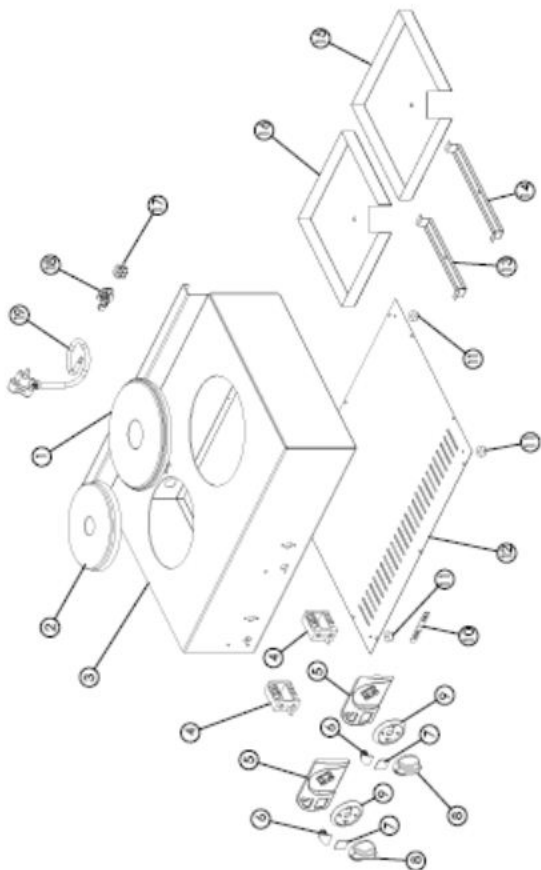

**EXPLODED DIAGRAM
DOUBLE STOVE
MODEL: STA0002 R02**

MODEL:DOUBLE STOVE
MODEL CODE : STA0002 R02

Part No.	Description
1	180mm SOLID HOT PLATE
2	220mm SOLID HOT PLATE
3	BODY ASSEMBLY
4	7 STAGE SELECTOR SWITCH
5	CONTROL PANEL FACIA
6	PILOT LIGHT
7	CONTROL PANEL INSERT
8	CONTROL KNOB
9	BEZEL
10	ANVIL AXIS LOGO
11	SMALL RUBBER FOOT
12	BOTTOM COVER
13	SMALL PLATE CLAMP
14	LARGE PLATE CLAMP
15	LARGE HEAT SHIELD
16	SMALL HEAT SHIELD
17	POLYAMIDE TERMINAL BLOCK
18	STRAIN RELIEF
19	POWER CORD